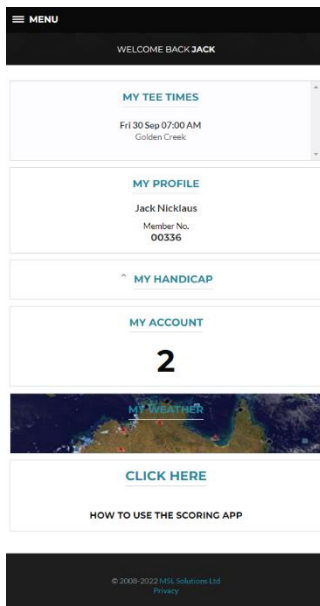

Members Sign In using their Member Number and Password.

The screenshot shows the SimpleGolf login interface. At the top is the SimpleGolf logo. Below it, the text reads: "Login is your Member Number with no leading zeros" and "Password is the NUMERO of your DCB until changed". There are two input fields: "Member Number" and "Password". Below these fields is a "Login" button. At the bottom, there is a link that says "Set or Reset your Password".

Please note your Password will be the day and month of your birthday, for example, if your birthday is 14 May then your Password will be 1405.

Making a Golf Bookings

From the Home Page select Tee Bookings or the Book a Tee Time button.

On mobile devices, select the Menu button and then Tee Bookings from that list.

The Competitions page loads, the Gender, Competition, whether the Time Sheet is Open for bookings, and how many slots are Available are all shown, select the day you wish to make a booking.