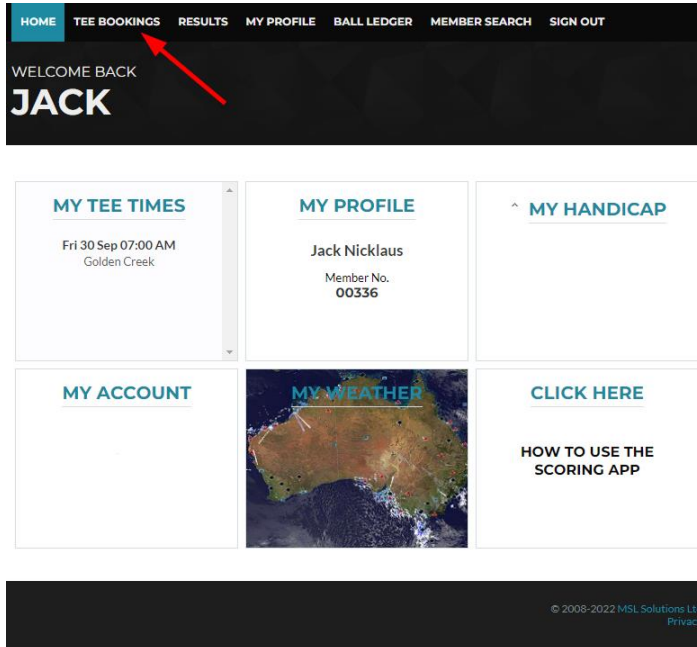

If you experience this, please contact the Golf Shop who will assist you on 49371091

Members will enjoy several benefits with our new golf software including easier navigation, fast booking and scorecard scanning, and real time reporting in regard to your house accounts.

Access

Access to the new golf software and online golf bookings will be through the same Member login on our website.

Simply go to www.kurrigolfclub.com.au and click on Members Login

Username and Password

Members Sign In using their Member Number and Password.

The screenshot shows the SimpleGolf login interface. At the top is the SimpleGolf logo. Below it, the text reads: "Login is your Member Number with no leading zeros" and "Password is the NUMERO of your DCB until changed". There are two input fields: "Member Number" and "Password". Below these fields is a "Login" button. At the bottom, there is a link that says "Set or Reset your Password".

Please note your Password will be the day and month of your birthday, for example, if your birthday is 14 May then your Password will be 1405.

Making a Golf Bookings

From the Home Page select Tee Bookings or the Book a Tee Time button.