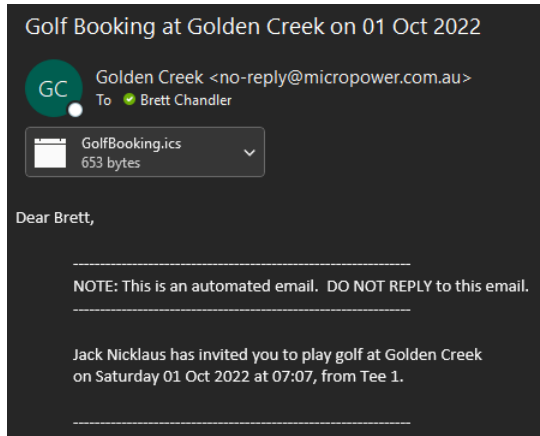

When completed adding or editing playing partners select Update Booking, you can also Cancel Booking or simply Return to TimeSheet.

You will then receive a booking confirmation email, as will your playing partner.

In the event of a time sheet being fully booked at the time you wish to play select Wait List, the Wait Listing page loads, select the Earliest Start: and Latest Start: times and select Add.

WAIT LISTING

New Wait Listing

Date: Sat 01 Oct

Course: Golden Creek GC

Earliest Start: 06:00 AM

Latest Start: 09:00 AM

Book Cart: ☐

Nine Hole: ☐

[Add](#) [Back to TimeSheet](#)

Current Waiting List for Sat 01 Oct

Name	Earliest Start	Latest Start	Cart	Nine Hole
No wait listings for this day.				

Note: - In team competitions, it is normal procedure where players in slots 1 & 2, and 3 & 4 will be paired together, the low marker will be the swinger in a 3-player scenario.

New Scorecards

The new golf software includes a new scorecard, players indicate their gross score with a cross in the appropriate box, along with their written gross & stableford / net / par score for each hole in the Player area.

If you have picked up, players place a cross in the Pickup box for that hole. Scores greater than 10 may be marked by placing a cross in the +10 box, combined with another cross e.g. mark 2 and +10 to indicate 12.